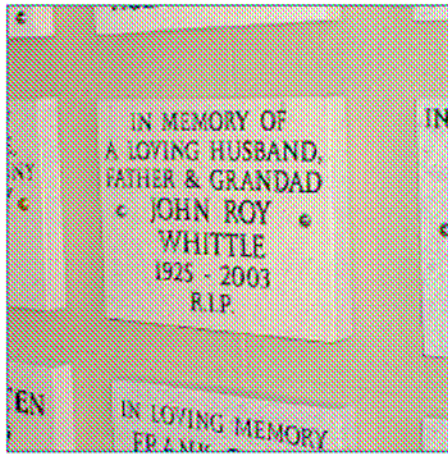

Plaques

PLM 107 - OBTAINING CHURCH