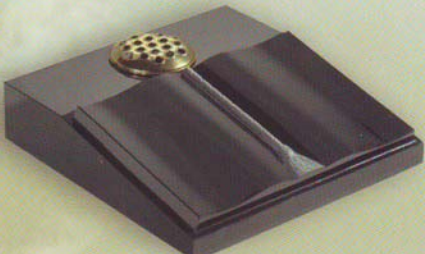

TWC23 Dense Black Granite